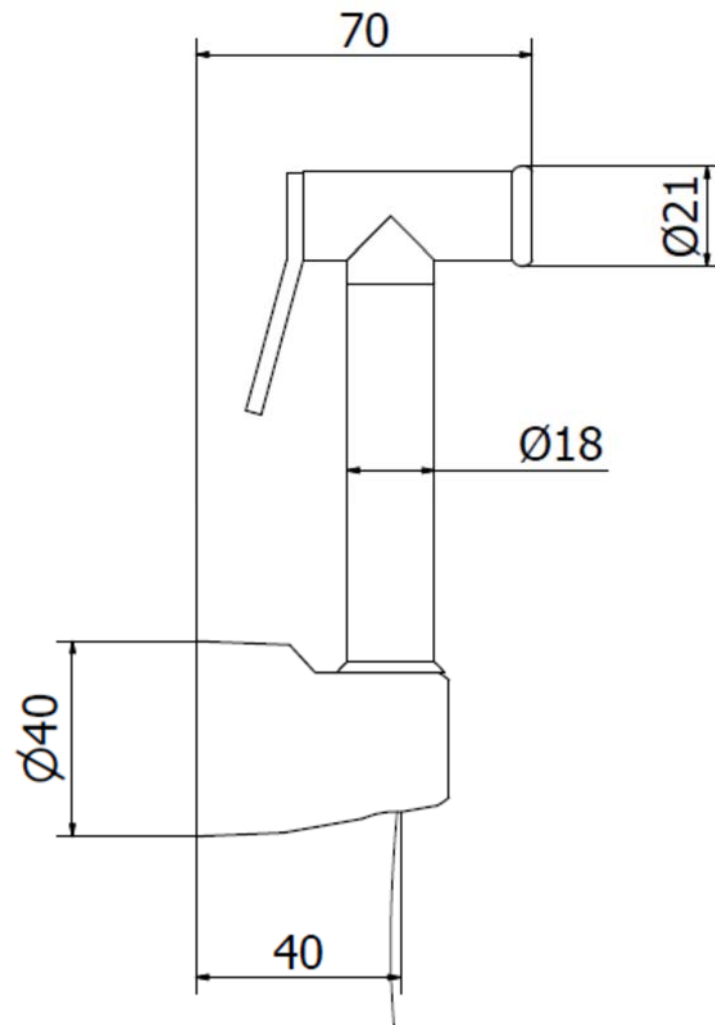

LUX-BOGEN-CR

STURM THE SHAPE OF WATER

art. LUX-BOGEN-CR

Complete set shut off

03/04/2016